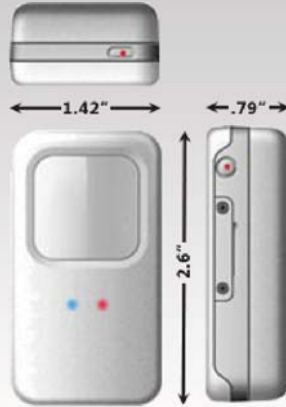

- Archived Travel and Alert Histories

The SentryGPSid™ is a small, powerful, lightweight and effective Assisted GPS personal location device which has superior sensitivity and fast time to first fix (TTFF). The SentryGPSid™ is small & light enough to fit in most pockets, or most anywhere you can fit a