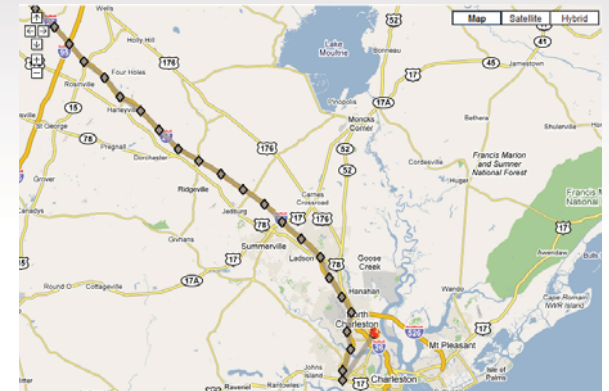

How To Order

You can order your sentryGPSid™ through our secure webportal:

<http://www.sentrygpsid.com/order/>

We accept Visa, MasterCard, Amex and PayPal